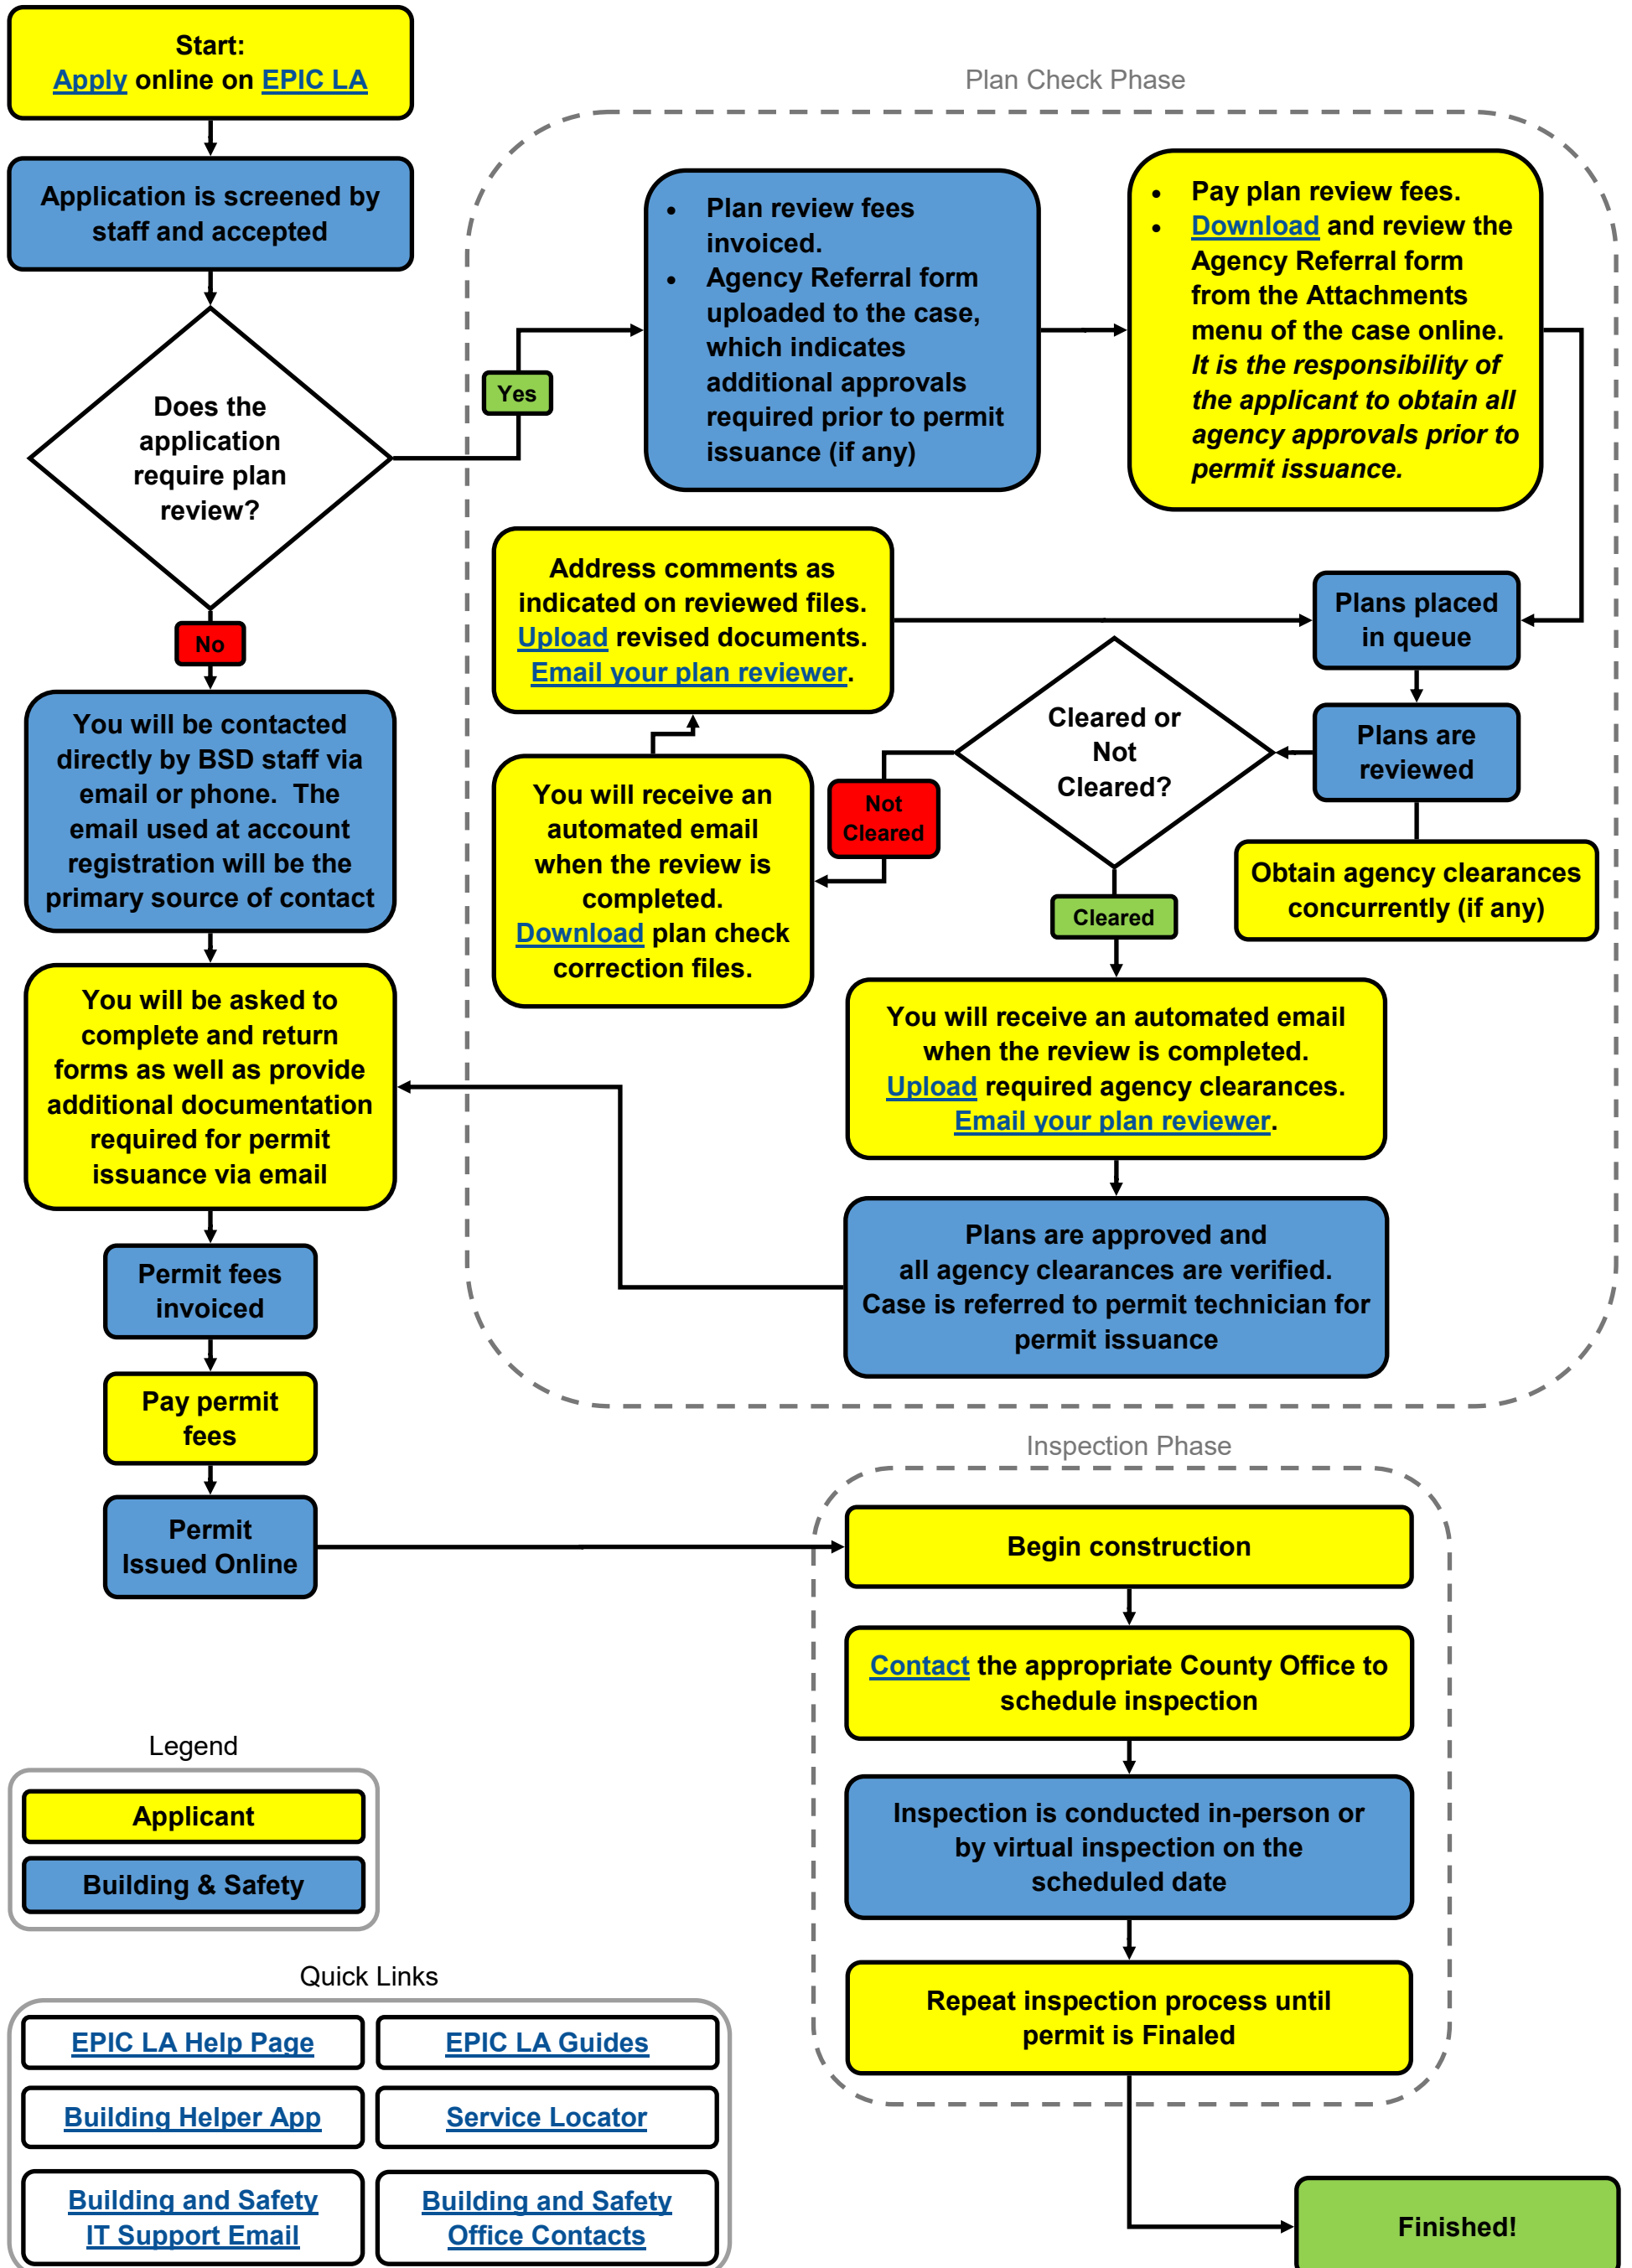

COUNTY OF LOS ANGELES PUBLIC WORKS BUILDING & SAFETY DIVISION PERMIT ROAD MAP ON EPIC LA

Legend

Applicant
Building & Safety

Quick Links

EPIC LA Help Page	EPIC LA Guides
Building Helper App	Service Locator
Building and Safety IT Support Email	Building and Safety Office Contacts